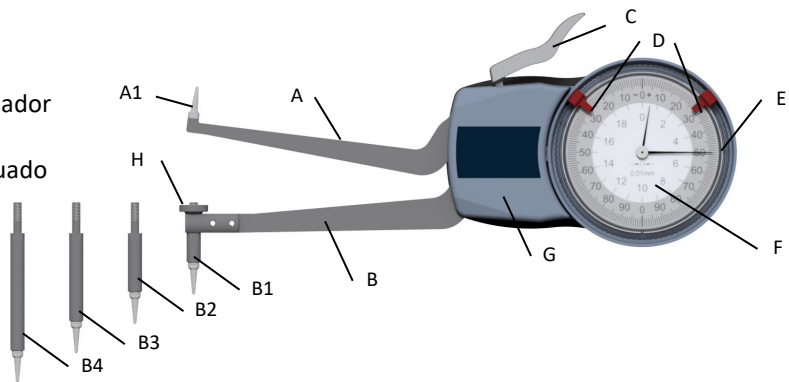

Serie 209

- A brazo palpador móvil
- A1 contacto de medición
- B brazo palpador fijo
- B1-B4 juego de contacto de medición
- C accionamiento de el brazo palpador
- D marcas de tolerancia
- E escala giratoria con anillo graduado
- F cuadrante
- G Carcasa - tapa
- H tuerca

Intercambiar los contactos de medición

Hay que cambiar el contacto de medición del brazo de abajo (B) para modificar el alcance de medición. Afloje la tuerca (H) y saque el contacto de medición. A continuación, introduzca otro contacto de medición hasta que haga tope y apriete este nuevamente con la tuerca (H).

Puesto que se trata de un instrumento de medición comparativa, hay que verificar el instrumento con ayuda de un calibre anular antes de empezar una nueva serie de mediciones y después de cambiar el contacto de medición de abajo. Si el instrumento muestra una desviación, reajustarlo de nuevo usando la escala giratoria. (→ Corrección de indicación).