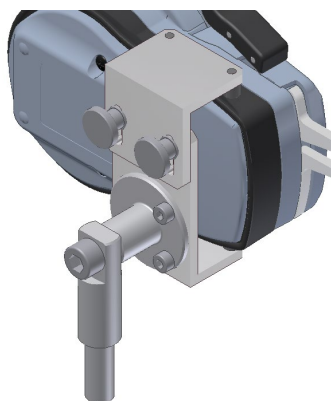

Accessories

011530
Holding unit

Technical Data

Internal measuring gauges	mm	209-310	209-311	209-312	inch	209-361	209-362	209-363
Measuring range	[mm]	50 – 100	90 – 140	130 – 180	[inch]	2.00 – 4.00	3.60 – 5.60	5.20 – 7.20
Scale interval	[mm]	0,01	0,01	0,01	[inch]	.0005	.0005	.0005
Max. permissible errors „G“	[mm]	0,03	0,03	0,03	[inch]	.0015	.0015	.0015
Repeatability limit „r“	[mm]	0,015	0,015	0,015	[inch]	.001	.001	.001
Measuring force	[N]	1,1 – 1,6	1,1 – 1,6	1,1 – 1,6	[N]	1,1 – 1,6	1,1 – 1,6	1,1 – 1,6
Type of measuring contact	[mm]	Ball ø1	Ball ø1	Ball ø1	[inch]	Ball ø.04	Ball ø.04	Ball ø.04
Reference temperature	[°C]	20						
Working temperature	[°C]	+10 to +30						
Storage temperature	[°C]	-10 to +35						
Protection class		IP65						

Technical data sheets for each gauge are available at www.mitutoyo.eu
Factory setting is checked subject to VDI/VDE/DGQ 2618 Part 13.1